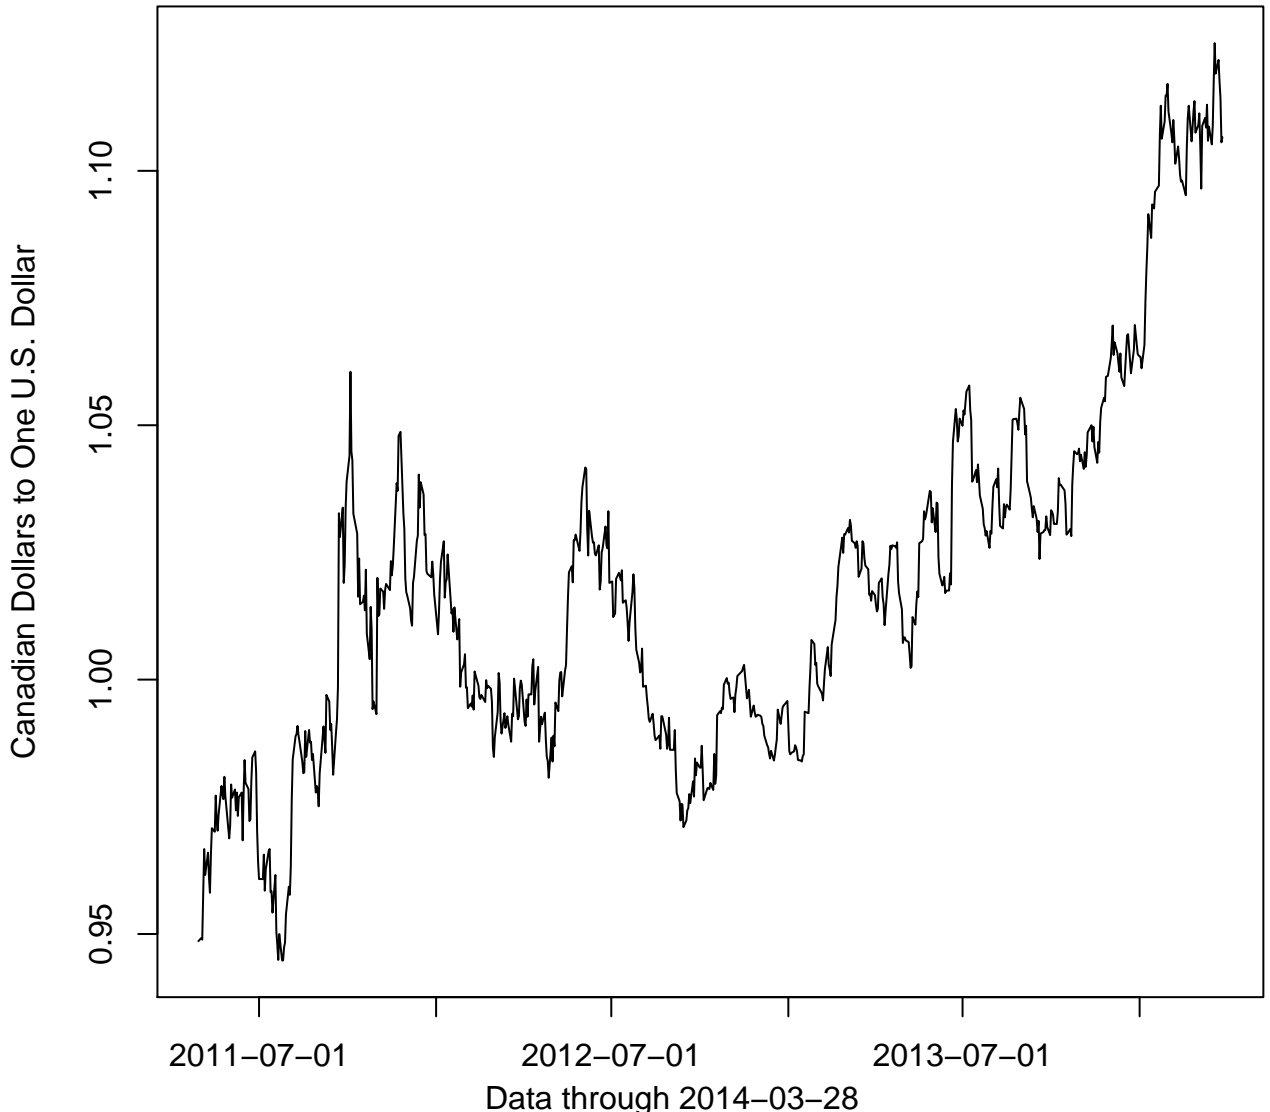

$CAN / $US Exchange Rate

Data courtesy of US Federal Reserve. Graph by James Lavin

Graph generated 2014-04-06 18:23:08 EST